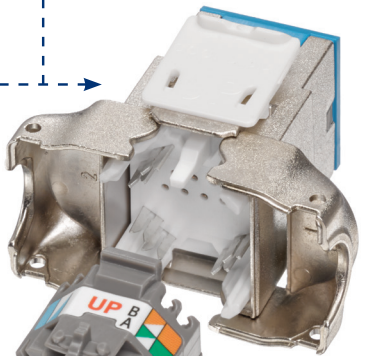

Matching-color icons included for easy identification (pack of 72 icons also sold separately)

Fast and simple tool-free terminations and re-terminations

13 colors for simple tracking (UTP and Shielded)

Patented triple-stage compensation provides industry-leading performance (Cat 6A only)

Patented Retention Force Technology (RFT) prevents tine damage

PoE optimized tine geometry prevents damage from arcing at contact mating zone between plug and connector

Connector available with internal shutter to protect against dust and debris

Solid metal body provides unparalleled durability in both UTP and shielded connectors and dissipates heat 53% better than plastic connectors for PoE applications

Short depth connector provides improved bend radius and density

Innovative wire manager with strain relief and door-release levers supports quick, repeatable terminations

360° grounding on shielded wire manager with integrated drain wire capture