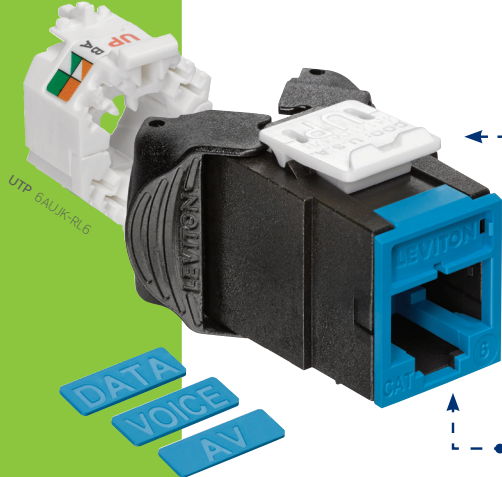

## Premium Copper System

Our premium category-rated system delivers the highest level of verified performance and reliability, offers tool-free termination for simplified installations, and is easily scalable for migrations up to 40GBASE-T. Atlas-X1 is ideal for deployment in all types of mission-critical networks and capable of supporting Power over Ethernet (PoE) up to 100 watts.

Matching-color icons included for easy identification (pack of 72 icons also sold separately)

Fast and simple tool-free terminations and re-terminations

13 colors for simple tracking (UTP and Shielded)

Patented triple-stage compensation provides industry-leading performance (Cat 6A only)

Patented Retention Force Technology (RFT) prevents tine damage

PoE optimized tine geometry prevents damage from arcing at contact mating zone between plug and connector

Connector available with internal shutter to protect against dust and debris

Solid metal body provides unparalleled durability in both UTP and shielded connectors and dissipates heat 53% better than plastic connectors for PoE applications

Short depth connector provides improved bend radius and density