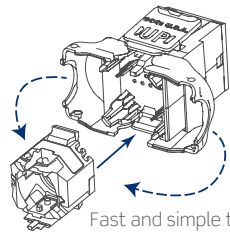

Fast and simple tool-free terminations and re-terminations